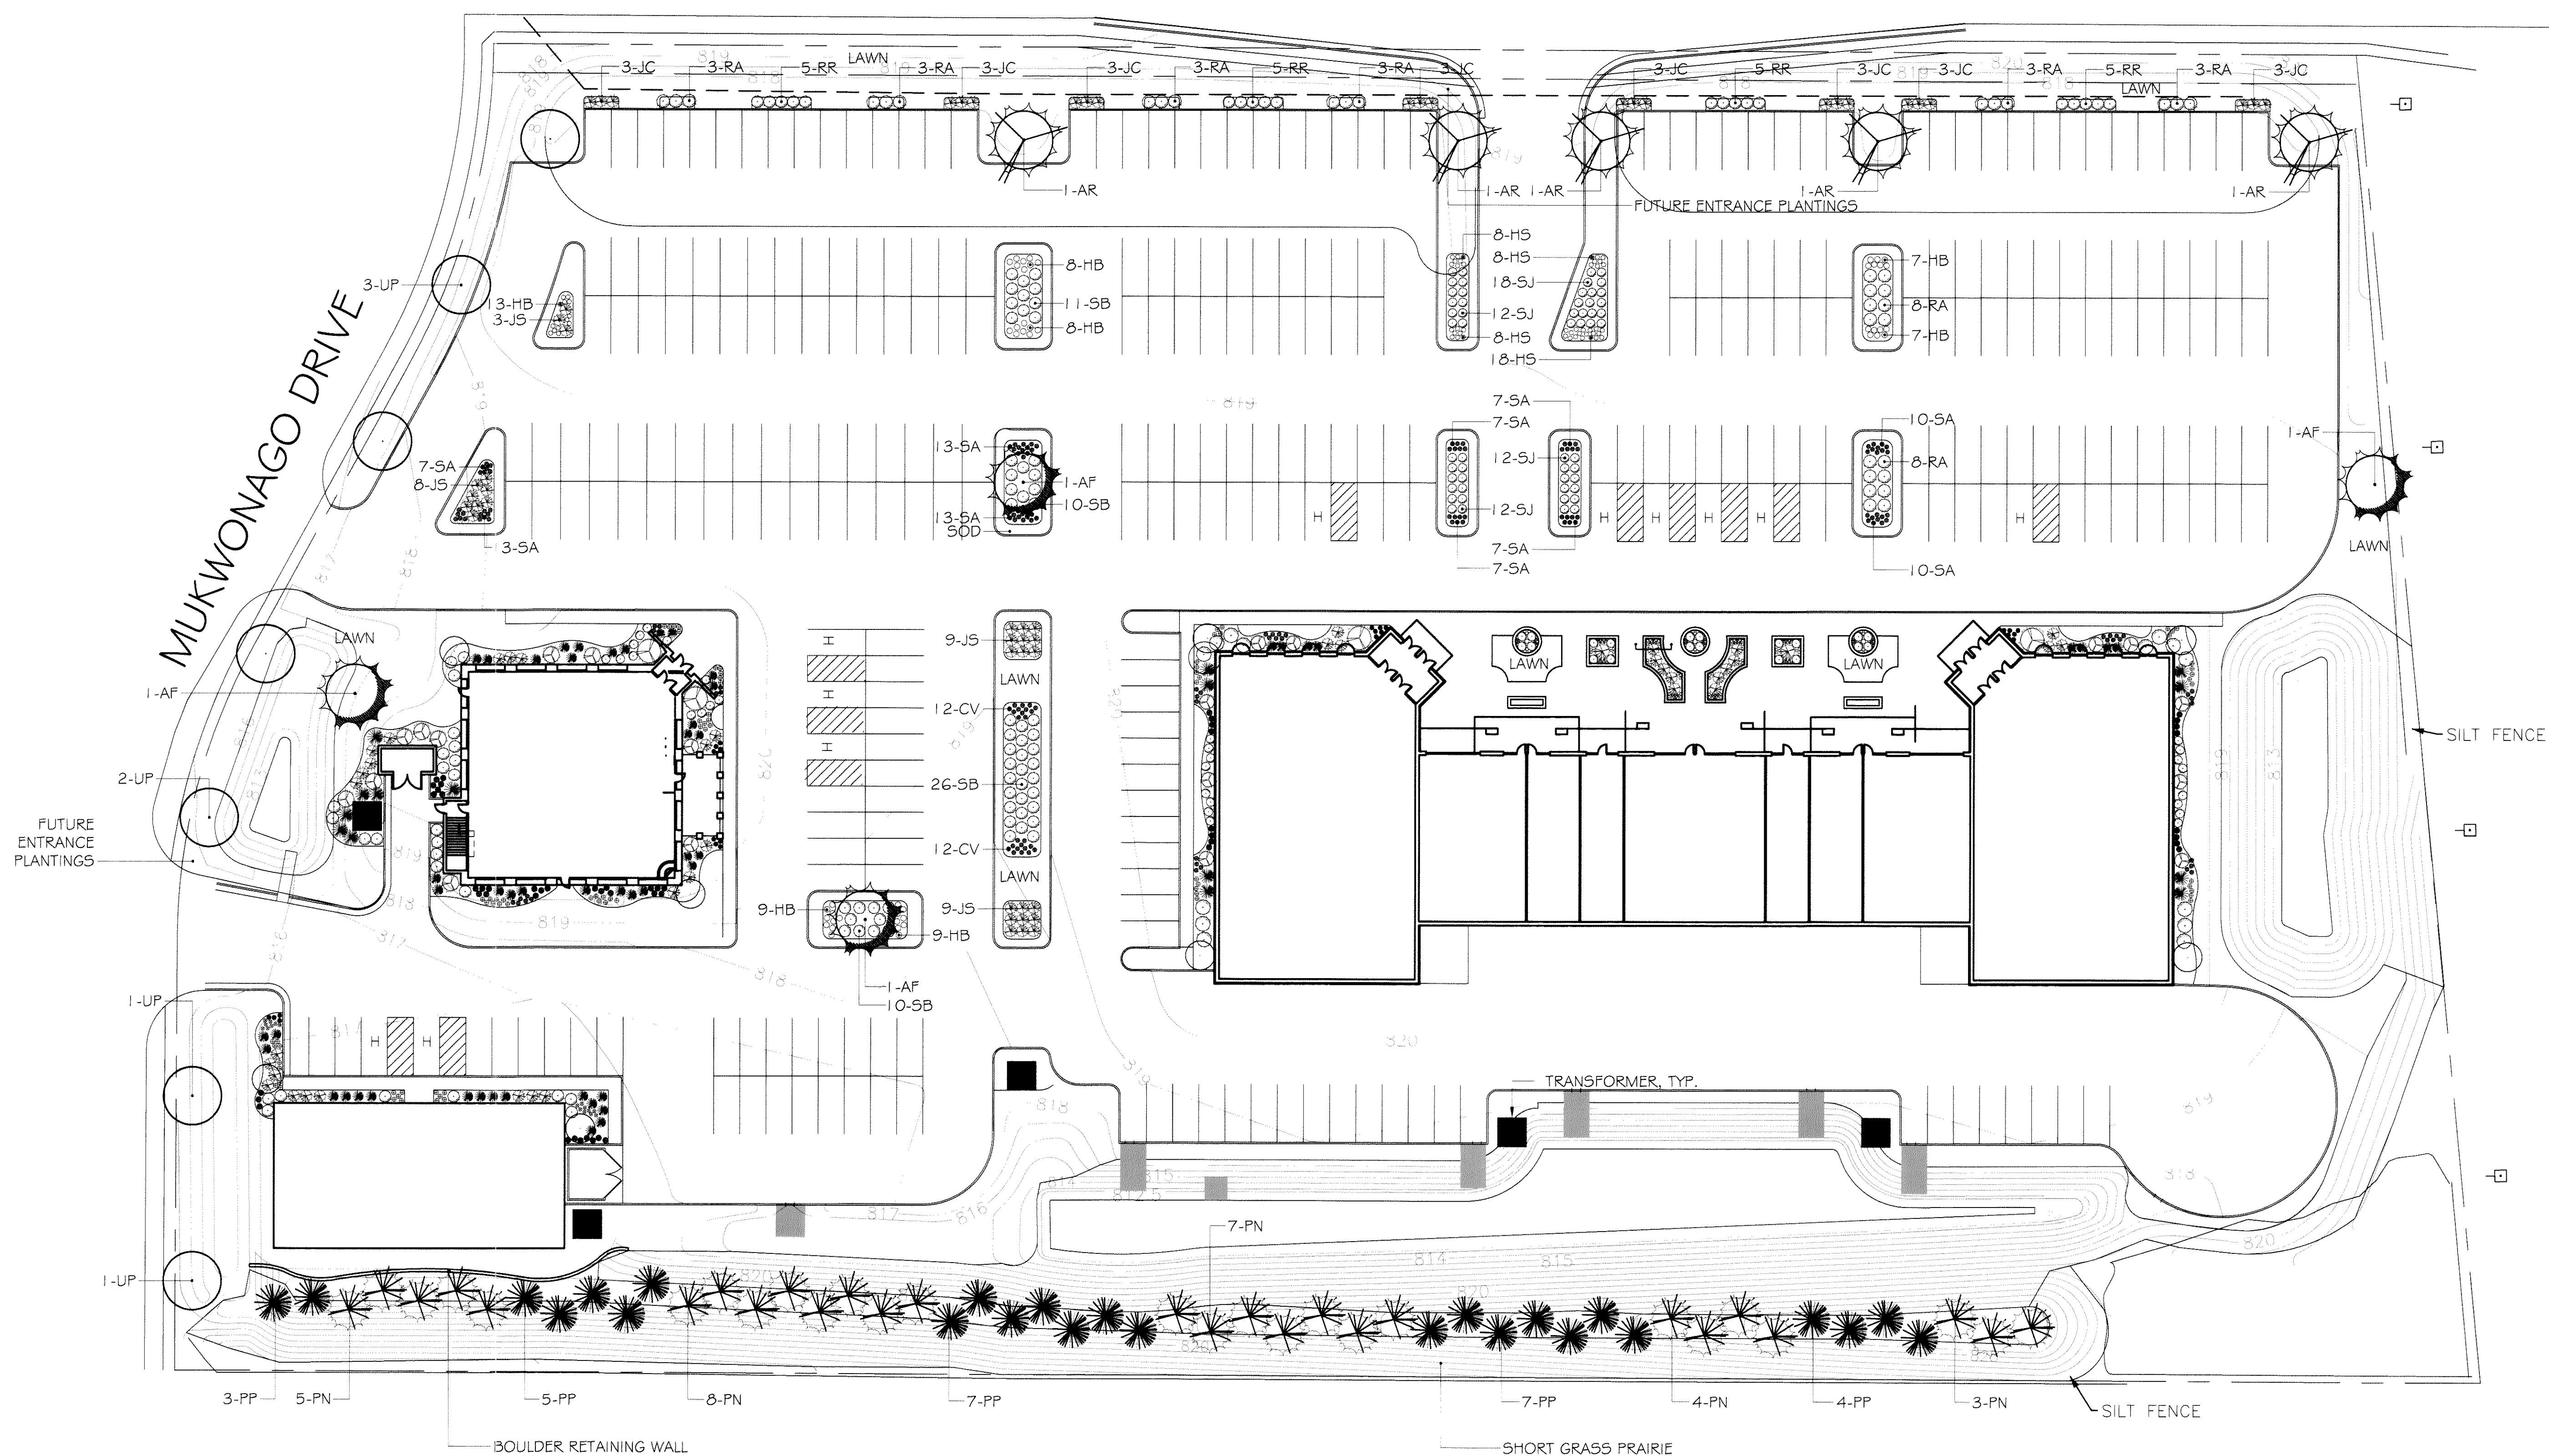

BAY VIEW ROAD

LANDSCAPE PLAN

CHELSEY LYNN PARKWAY
MUKWONAGO, WISCONSIN

LANDSCAPE
PLAN

SHEET NUMBER
1 OF 5

DRAWN BY
KATIE UDELL

DATE
MAY 16, 2005